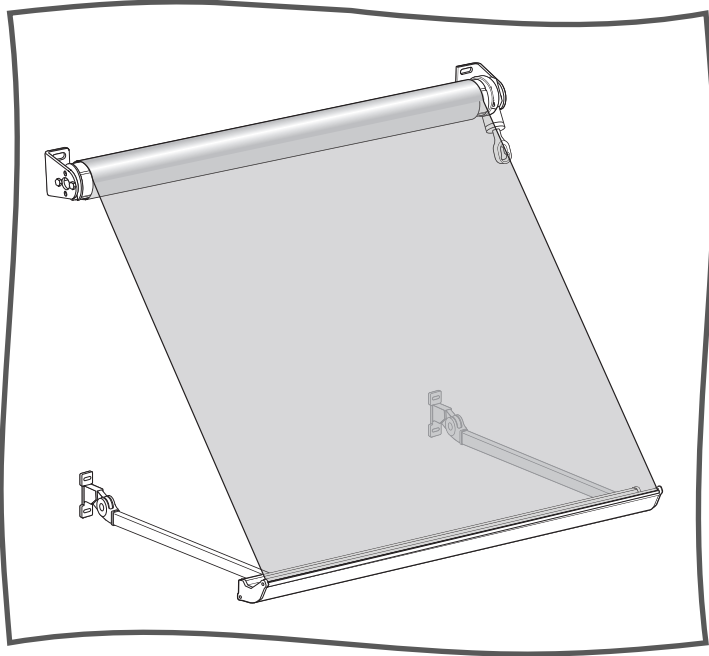

TRADITIONAL DROP ARM AWNING

Motorisation available

Extruded aluminium arms

Optional sensors

Protective hood on request

FR600 - SUN PROTECT YOUR WINDOWS AND VERANDAHS

Especially designed to protect your home from low level westerly sun, the FR600 drop arm awning offers a complete sun block out for balconies, veranda's or windows, at an affordable price.

The FR600's simple design, consisting of aluminium extruded arms, hinges, a front strip, brackets and optional protective hood, mean quality components are used with trouble free operation.

Available in a wide range of powder coatings, fabric colours and a range of options, the FR600 is a quality awning designed to last.

OPTIONS: sun/wind,/rain/motion sensors, motorisation via remote control, protective hood, valance

TRADITIONAL DROP ARM AWNING

Features + Benefits

- Gear Box for manual operation
- Crank Rod 150cm
- White Powder Coated Brackets & Bottom Rail
- Spring loaded arms.
- One year warranty included