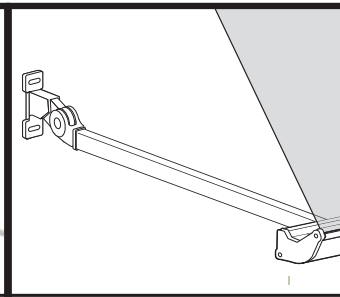

Extruded aluminium arms